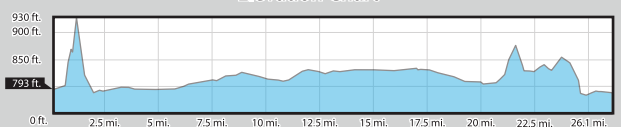

FAIRBORN FLY ZONE

Spectator area with coffee and food.

LEGEND

- HYDRATION STATION
- SPECTATOR AREA
- PARKING
- MEDICAL
- WATER
- ELECTROLYTES
- FRUIT
- GEL
- SPONGES

Elevation Chart

*Course subject to change