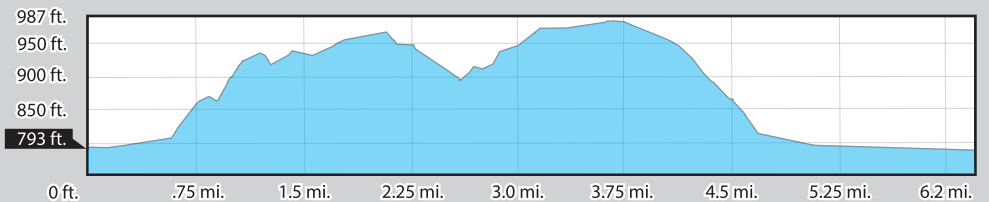

AIR FORCE MARATHON

10K COURSE

WRIGHT BROTHERS MEMORIAL

AREA B

START

FINISH

National Museum of the United States Air Force

Parking Entrance

Parking Entrance

LEGEND

- HYDRATION STATION
- SPECTATOR AREA
- PARKING
- MEDICAL
- WATER
- ELECTROLYTES

Elevation Chart

*Course subject to change