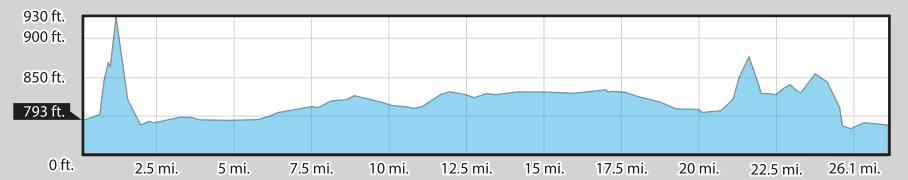

# MARATHON COURSE

Spectator area with coffee and food.

## LEGEND

- HYDRATION STATION
- SPECTATOR AREA
- PARKING
- MEDICAL
- WATER
- ELECTROLYTES
- FRUIT
- GEL
- SPONGES

Elevation Chart

\*Course subject to change