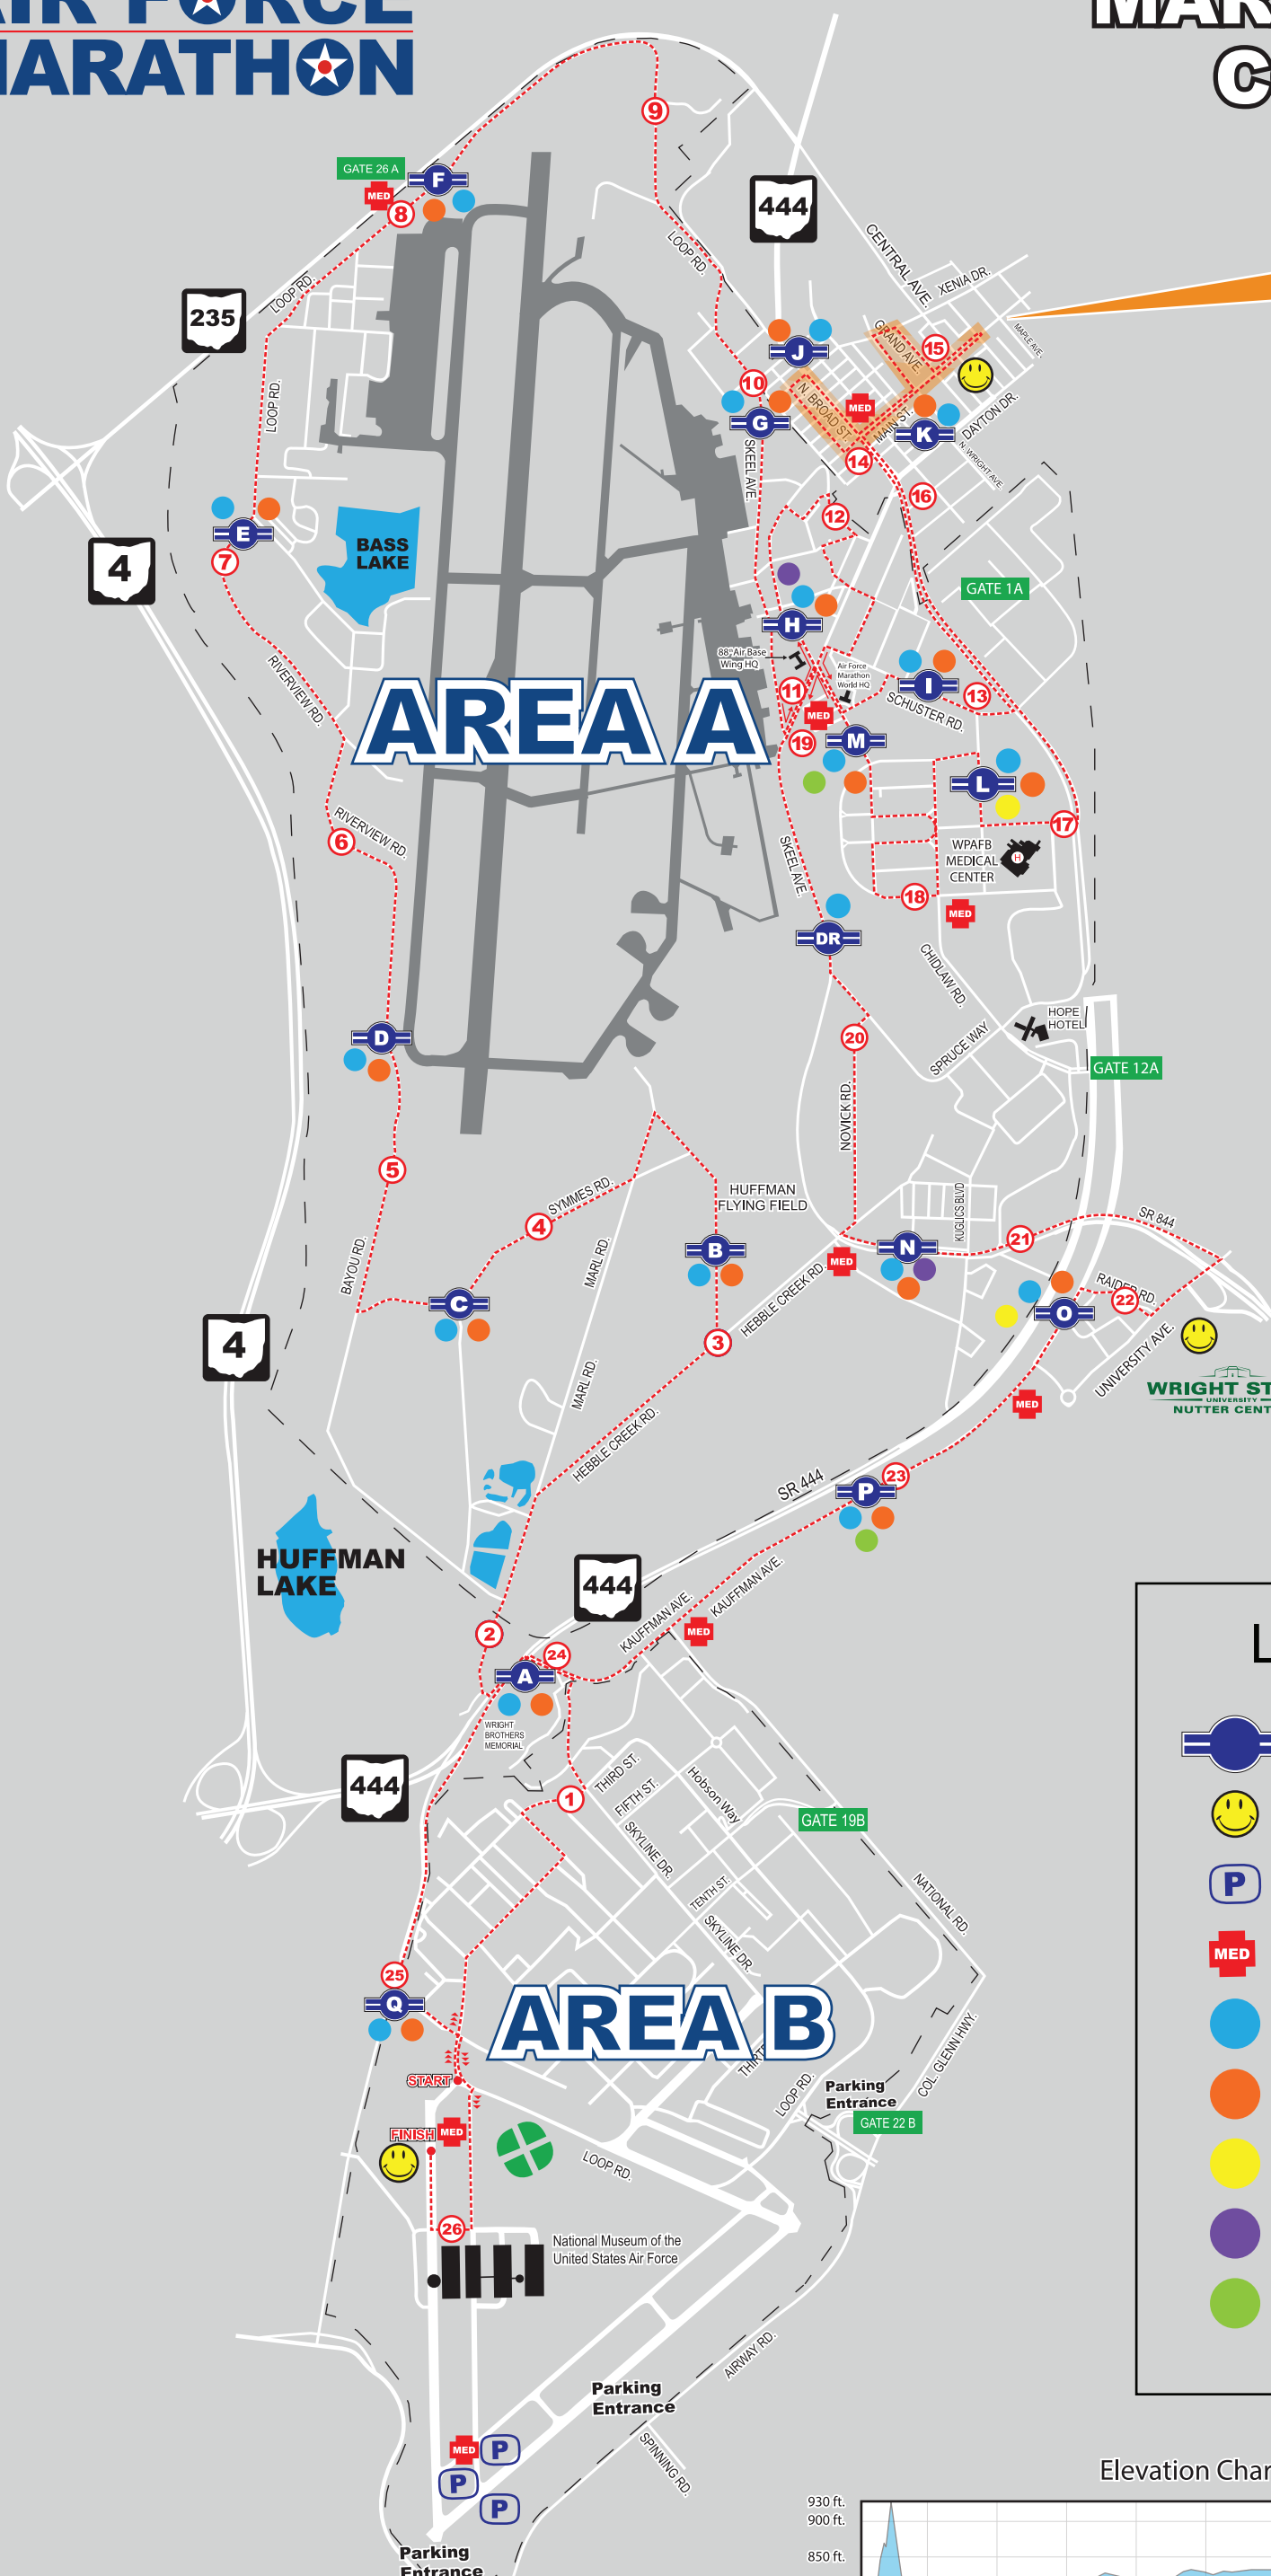

# AIR FORCE MARATHON

# MARATHON COURSE

Spectator area with coffee and food.

## LEGEND

- HYDRATION STATION
- SPECTATOR AREA
- PARKING
- MEDICAL
- WATER
- ELECTROLYTES
- FRUIT
- GEL
- SPONGES

Elevation Chart

\*Course subject to change