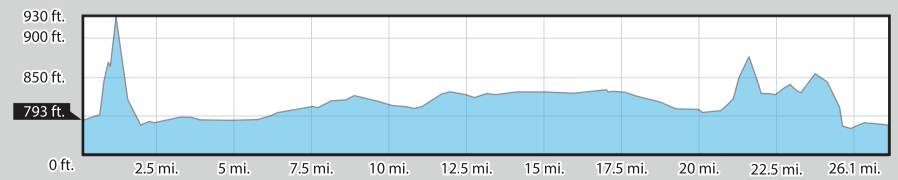

FAIRBORN FLY ZONE

Spectator area with coffee and food.

LEGEND

-  HYDRATION STATION
-  SPECTATOR AREA
-  PARKING
-  MEDICAL
-  WATER
-  ELECTROLYTES
-  FRUIT
-  GEL
-  SPONGES

Elevation Chart

*Course subject to change