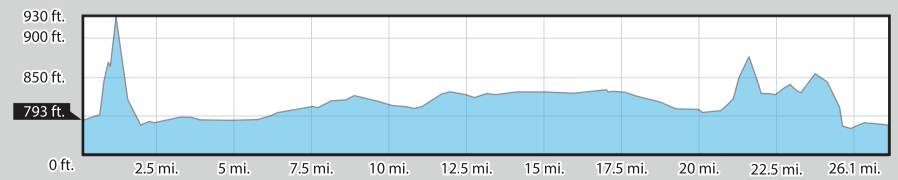

Spectator area with coffee and food.

LEGEND

- HYDRATION STATION
- SPECTATOR AREA
- PARKING
- MEDICAL
- WATER
- ELECTROLYTES
- FRUIT
- GEL
- SPONGES

Elevation Chart

*Course subject to change