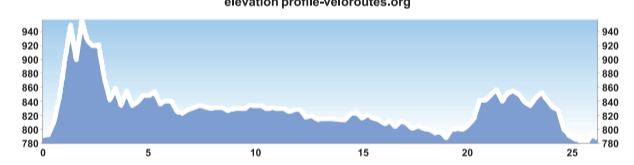

AIR FORCE MARATHON ELEVATION CHART
elevation-profile-veloroutes.org