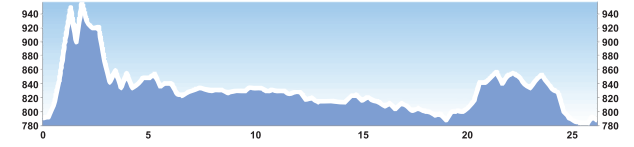

FULL MARATHON COURSE

FAIRBORN FLY ZONE

Spectator area with coffee and food.

-  HYDRATION STATION
-  SPECTATOR AREA
-  MEDICAL
-  WATER
-  FRUIT
-  ELECTROLYTES
-  GEL
-  SPONGES
-  PARKING

AIR FORCE MARATHON ELEVATION CHART
 elevation-profile-veloroutes.org