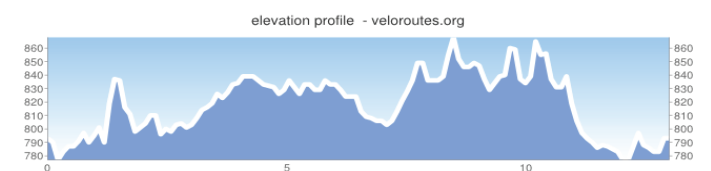

AIR FORCE MARATHON

WPAFB MEDICAL CENTER

HALF MARATHON COURSE

AIR FORCE MARATHON HALF MARATHON ELEVATION CHART

- HYDRATION STATION
PORTABLE RESTROOMS AVAILABLE AT EACH HYDRATION STATION
- SPECTATOR AREA
- MEDICAL
- WATER
- FRUIT / FOOD
- ELECTROLYTES
- GEL
- SPONGES