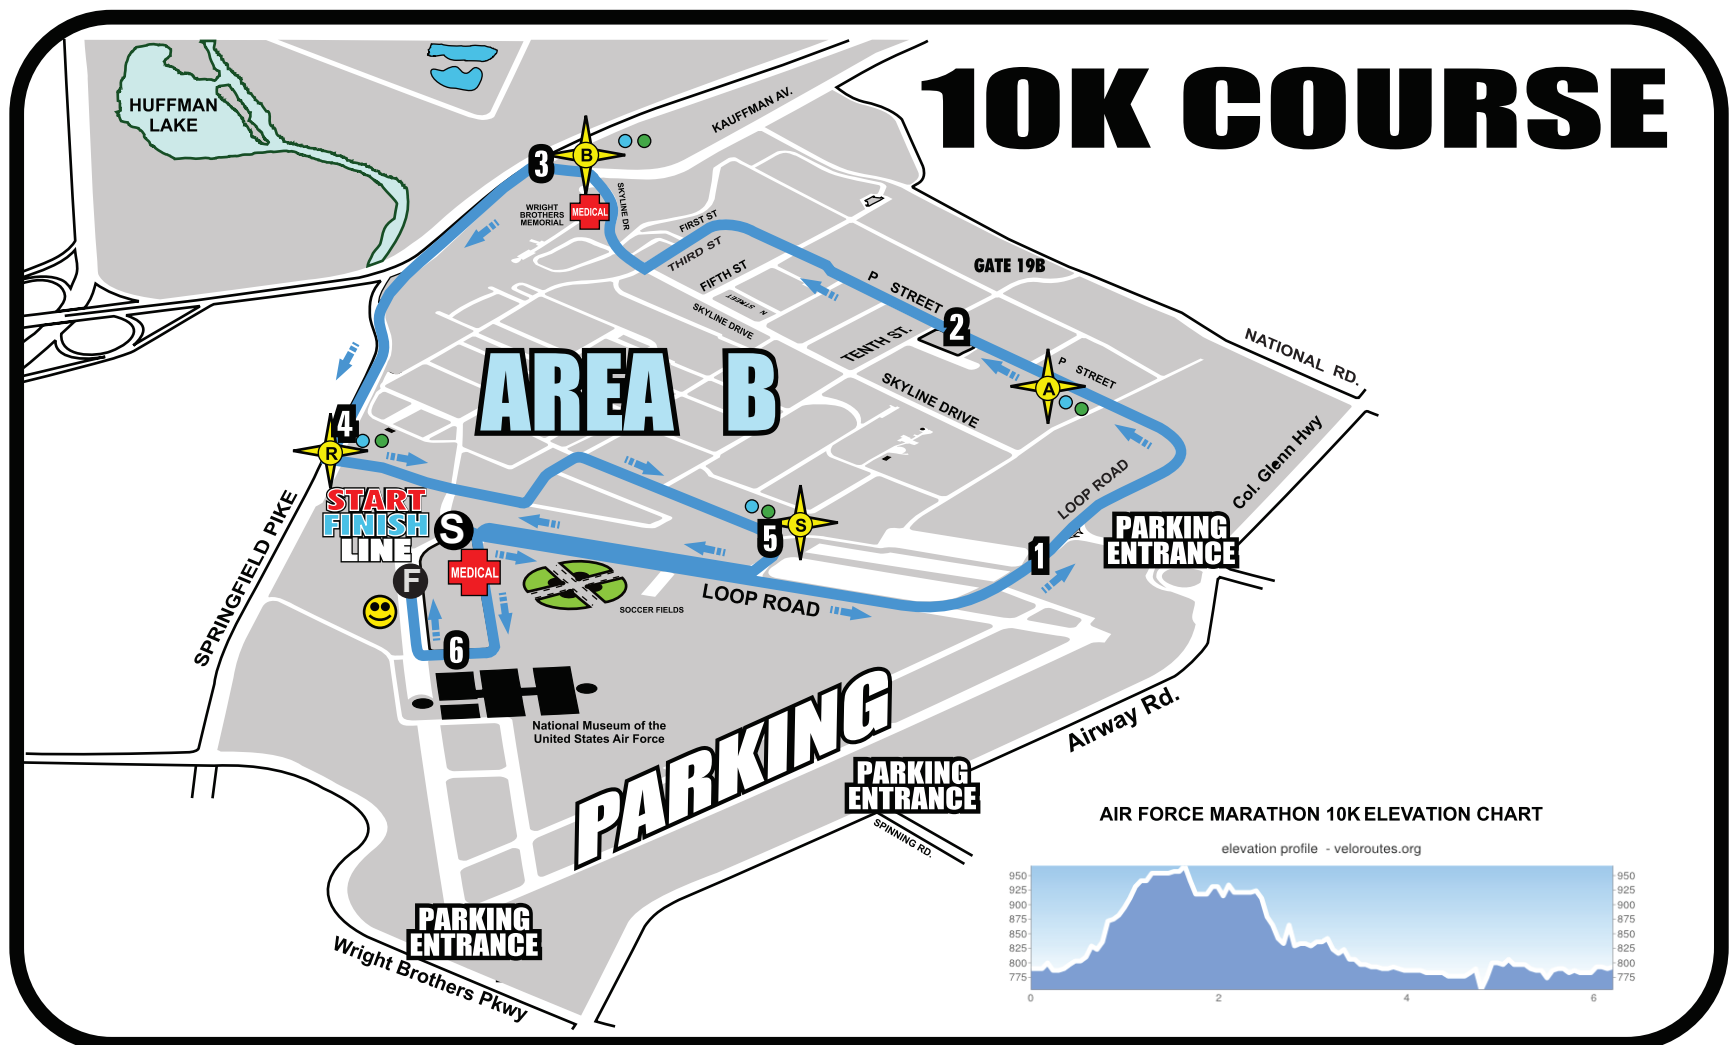

AIR FORCE MARATHON

WPAFB MEDICAL CENTER

HALF MARATHON COURSE

AIR FORCE MARATHON HALF MARATHON ELEVATION CHART

- HYDRATION STATION
PORTABLE RESTROOMS AVAILABLE AT EACH HYDRATION STATION
- SPECTATOR AREA
- MEDICAL
- WATER
- FRUIT / FOOD
- ELECTROLYTES
- GEL
- SPONGES

10K COURSE

AIR FORCE MARATHON 10K ELEVATION CHART